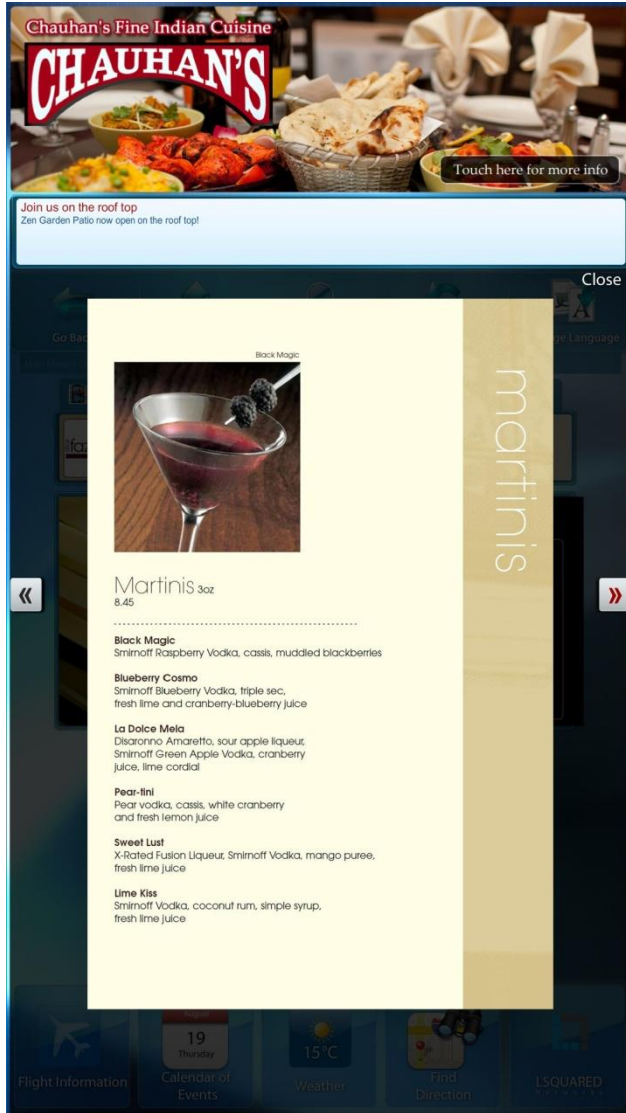

Enhanced Profile Continued...

Examples below are for from the image gallery. Images for the gallery must be less than 1200 high by 800 wide.