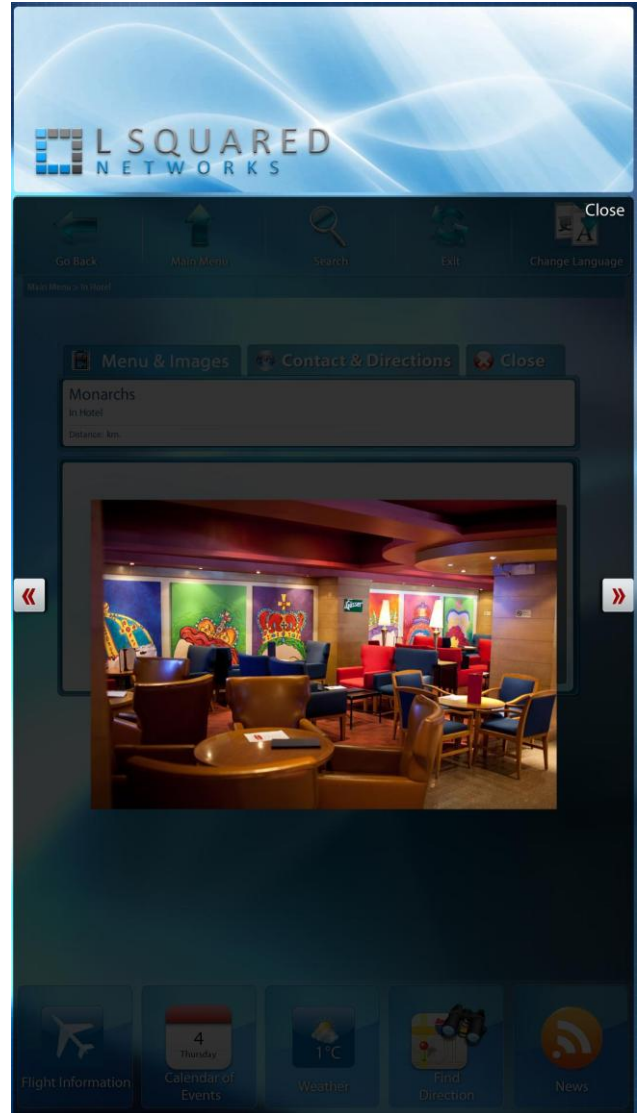

Enhanced Profile Continued...

Examples below are for from the image gallery. Images for the gallery must be less than 1200 high by 800 wide.